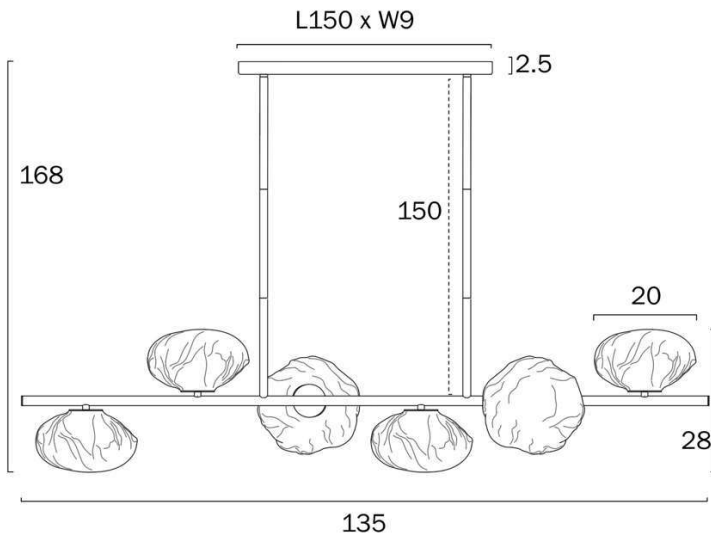

Overview

Family name	Zecca
Categories	Pendants
This item includes	Glass
Suspension Type	Rod (1x300)+(2x600)
Usage	Indoor Lighting

Color / Material

Fixture Color	Black Matt, Smoke
Fixture Material	Iron, Glass
Glass Color	Smoke

Specification

Voltage Input	240V
Total Wattage (max)	36
Wattage	6
Globe Type	G9
Globe / Light Source qty	6
Globe / Light Source included	No
Dimmable	Globe Dependant
Electrical Protection	CLASS I - HIGH VOLTAGE, EARTH REQUIRED
IP rating	IP20
Approvals	RCM
Assembly Required	Yes
Installation Required	Yes (by Licensed Electrician only)
Care Instructions	Do not use strong liquid cleaners, Wipe clean with a dry cloth
Replacement Warranty	*3 Years

Barcode

GTIN 9329501066621

Image -dimensions

Note: Dimensions are only a guide and may vary due to manufacturing variations.