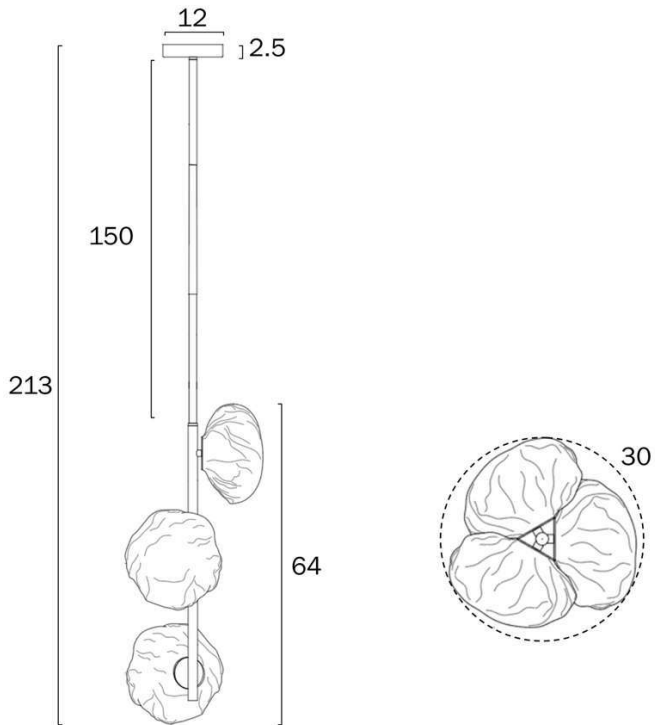

## Size

<b>Fixture Height (cm)</b>	64.0
----------------------------	------

## Specification

<b>Voltage Input</b>	240V
<b>Total Wattage (max)</b>	18
<b>Wattage</b>	6
<b>Globe Type</b>	G9
<b>Globe / Light Source qty</b>	3
<b>Globe / Light Source included</b>	No
<b>Dimmable</b>	Globe Dependant
<b>Electrical Protection</b>	CLASS I - HIGH VOLTAGE, EARTH REQUIRED
<b>IP rating</b>	IP20
<b>Approvals</b>	RCM
<b>Assembly Required</b>	Yes

Image -dimensions

Note: Dimensions are only a guide and may vary due to manufacturing variations.