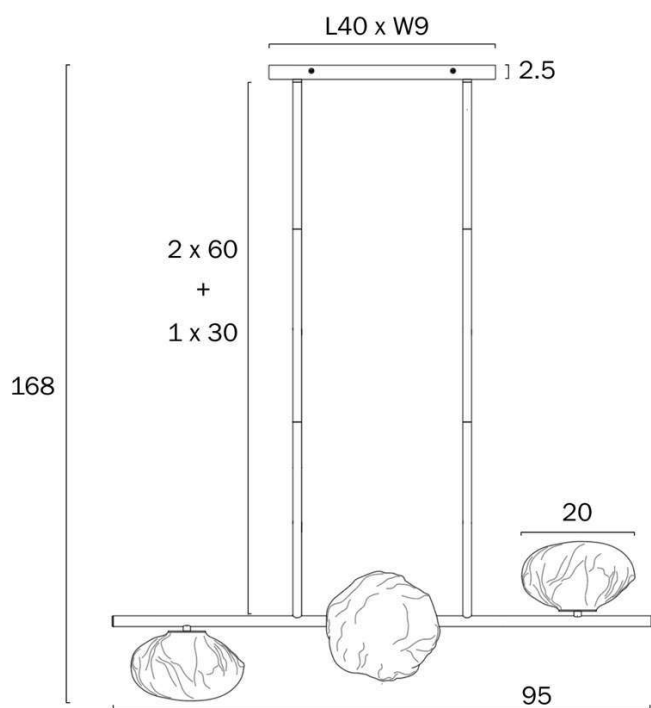

IP rating	IP20
Approvals	RCM
Assembly Required	Yes
Installation Required	Yes (by Licensed Electrician only)
Care Instructions	Do not use strong liquid cleaners, Wipe clean with a dry cloth
Replacement Warranty	*3 Years

Barcode

GTIN 9329501066591

Image -dimensions

Note: Dimensions are only a guide and may vary due to manufacturing variations.