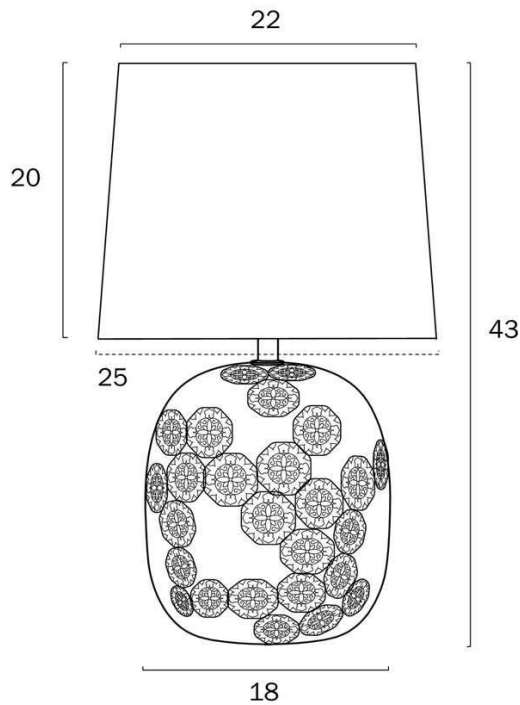

Overview

Family name	Wishes
Categories	Table Lamps
This item includes	Shade
Switch	Inline Switch
Usage	Indoor Lighting
ERAC Product Registration	GMA-510402

Color / Material

Fixture Color	Red, Gold, Ivory
Fixture Material	Ceramic, Fabric
Shade Color	Ivory
Shade Material	Fabric, Plastic
Base Color	Red, Gold
Cable Color	Black
Cable Material	PVC

Size

Fixture Diameter (cm)	25.0
Fixture Height (cm)	43.0
Base Diameter (cm)	18.0
Shade Top (cm)	22.0
Shade Bottom (cm)	25.0
Shade Height (cm)	20.0
Cable Length (cm)	180 (30+Inline Switch+150)

All representations within this document are subject to copyright. ELECTRICAL INSTALLATIONS MUST BE PERFORMED BY A QUALIFIED ELECTRICAL CONTRACTOR AND INSTALLED IN ACCORDANCE WITH AS/NZS 3000.
NOTE : All images , descriptions and dimensions are indicative. Please check latest version of item detail on Telbix website prior to ordering or installation.

Specification

Voltage Input	240V
Total Wattage (max)	25
Globe Type	E27
Globe / Light Source qty	1
Globe / Light Source included	No
Dimmable	Globe Dependant
Electrical Protection	CLASS II - DOUBLE INSULATED, EARTH NOT REQUIRED
IP rating	IP20
Lead and Plug	Yes
Approvals	RCM
Assembly Required	Yes
Box Contents	Instruction
Care Instructions	Do not use strong liquid cleaners, Wipe clean with a dry cloth
Replacement Warranty	*3 Years

Barcode

GTIN 9329501064443

Image -dimensions

Note: Dimensions are only a guide and may vary due to manufacturing variations.

Globe Type Recommended

Label	Color Temperature	Thumbnail	GTIN
G A608E27CL			