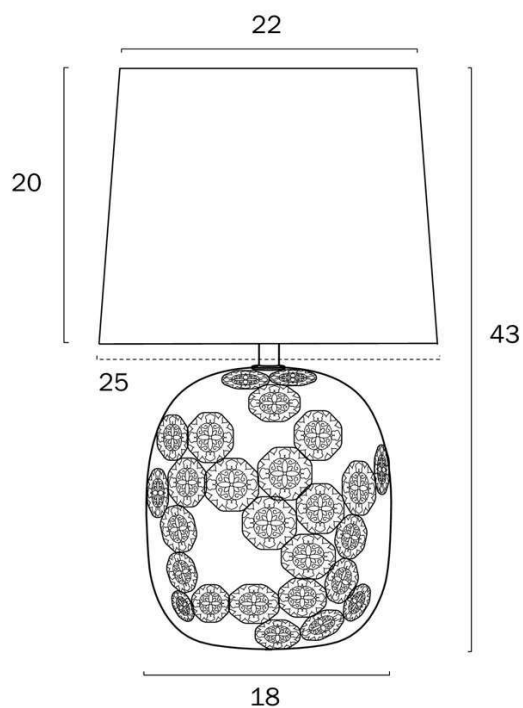

Overview

Family name	Wishes
Categories	Table Lamps
This item includes	Shade
Switch	Inline Switch
Usage	Indoor Lighting
ERAC Product Registration	GMA-510402

Color / Material

Fixture Color	Black, Gold, Ivory
Fixture Material	Ceramic, Fabric
Shade Color	Ivory
Shade Material	Fabric, Plastic
Base Color	Black, Gold
Cable Color	Black
Cable Material	PVC

Size

Fixture Diameter (cm)	25.0
Fixture Height (cm)	43.0
Base Diameter (cm)	18.0
Shade Top (cm)	22.0
Shade Bottom (cm)	25.0
Shade Height (cm)	20.0
Cable Length (cm)	180 (30+Inline Switch+150)

All representations within this document are subject to copyright. ELECTRICAL INSTALLATIONS MUST BE PERFORMED BY A QUALIFIED ELECTRICAL CONTRACTOR AND INSTALLED IN ACCORDANCE WITH AS/NZS 3000.
NOTE : All images , descriptions and dimensions are indicative. Please check latest version of item detail on Telbix website prior to ordering or installation.

Barcode

GTIN 9329501064429

Image -dimensions

Note: Dimensions are only a guide and may vary due to manufacturing variations.

Globe Type Recommended

Label	Color Temperature	Thumbnail	GTIN
G A608E27CL			