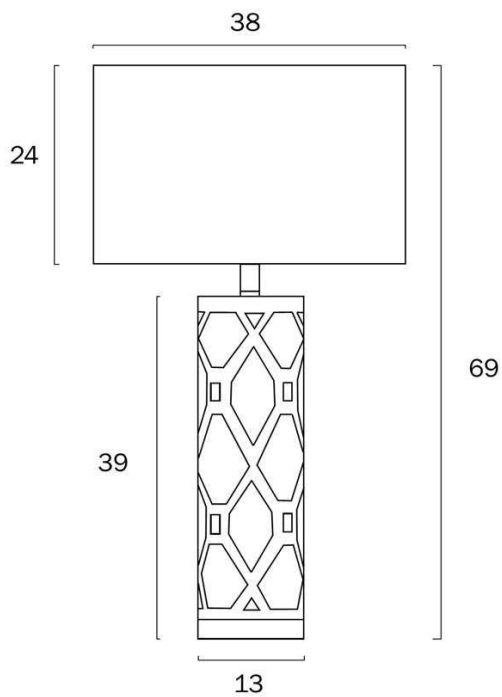

Overview

Family name	Vilma
Categories	Table Lamps
This item includes	Shade
Shade Shape	Drum
Switch	Inline Switch
Usage	Indoor Lighting
ERAC Product Registration	GMA-510402

Color / Material

Fixture Color	White,Gold
Fixture Material	Ceramic,Iron,Fabric
Shade Color	White,Gold
Shade Material	Fabric,Plastic
Base Color	White,Gold
Base Material	Ceramic,Iron
Cable Color	Black
Cable Material	PVC

Size

Fixture Diameter (cm)	38.0
Fixture Height (cm)	69.0
Base Diameter (cm)	13.0
Shade Diameter (cm)	38.0
Shade Height (cm)	24.0
Cable Length (cm)	180 (30+Inline Switch+150)

Specification

Voltage Input	240V
Wattage (max)	25
Globe Type	E27
Globe / Light Source qty	1
Globe / Light Source included	No
Electrical Protection	CLASS II - DOUBLE INSULATED, EARTH NOT REQUIRED
IP rating	IP20
Lead and Plug	Yes
Approvals	RCM
Assembly Required	Yes
Box Contents	Instruction
Care Instructions	Do not use strong liquid cleaners,Wipe clean with a dry cloth
Warranty	3 Years

Barcode

GTIN 9329501061244

Image -dimensions

Note: Dimensions are only a guide and may vary due to manufacturing variations.