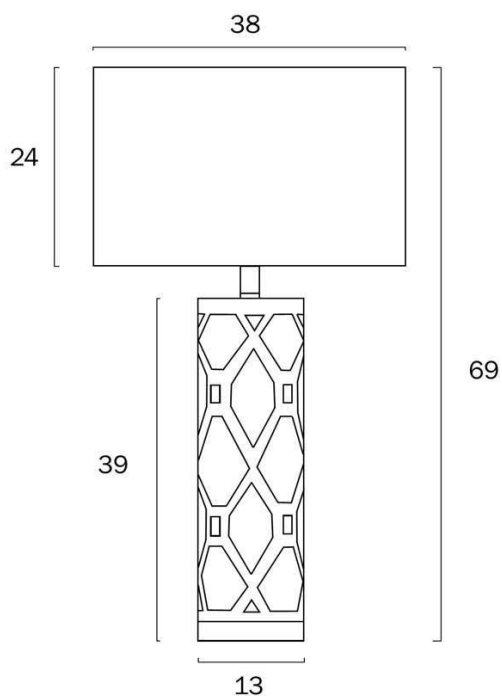

Overview

Family name	Vilma
Categories	Table Lamps
This item includes	Shade
Shade Shape	Drum
Switch	Inline Switch
Usage	Indoor Lighting
ERAC Product Registration	GMA-510402

Color / Material

Fixture Color	Black,Gold
Fixture Material	Ceramic,Iron,Fabric
Shade Color	Black,Gold
Shade Material	Fabric,Plastic
Base Color	Black,Gold
Base Material	Ceramic,Iron
Cable Color	Black
Cable Material	PVC

Size

Fixture Diameter (cm)	38.0
Fixture Height (cm)	69.0
Base Diameter (cm)	13.0
Shade Diameter (cm)	38.0
Shade Height (cm)	24.0
Cable Length (cm)	180 (30+Inline Switch+150)

Specification

Voltage Input	240V
Wattage (max)	25
Globe Type	E27
Globe / Light Source qty	1
Globe / Light Source included	No
Electrical Protection	CLASS II - DOUBLE INSULATED, EARTH NOT REQUIRED
IP rating	IP20
Lead and Plug	Yes
Approvals	RCM
Assembly Required	Yes
Box Contents	Instruction
Care Instructions	Do not use strong liquid cleaners,Wipe clean with a dry cloth
Warranty	3 Years

Barcode

GTIN 9329501061237

Image -dimensions

Note: Dimensions are only a guide and may vary due to manufacturing variations.