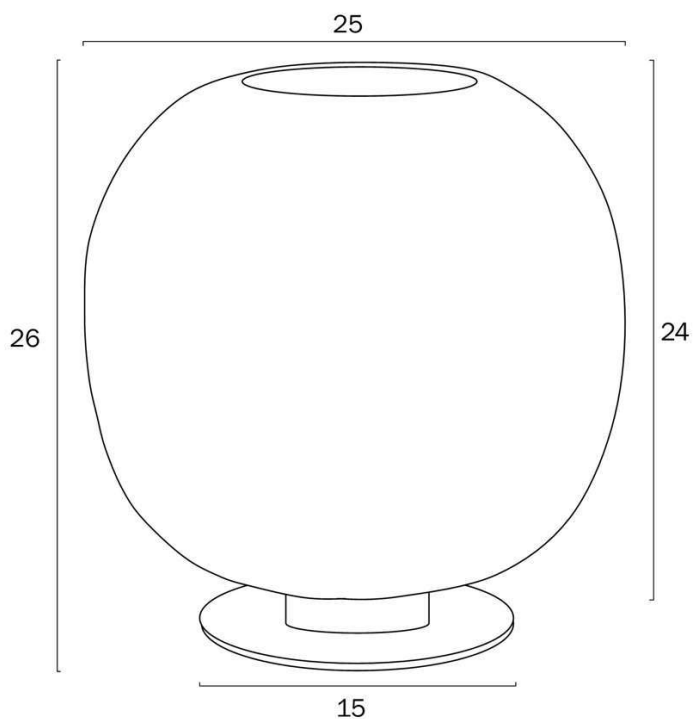

Specification

Voltage Input	240V
Wattage (max)	25
Globe Type	E27
Globe / Light Source qty	1
Globe / Light Source included	No
Dimmable	Globe Dependant
Electrical Protection	CLASS II - DOUBLE INSULATED, EARTH NOT REQUIRED
IP rating	IP20
Lead and Plug	Yes
Approvals	RCM
Assembly Required	Yes
Box Contents	Instruction
Care Instructions	Do not use strong liquid cleaners,Wipe clean with a dry cloth
Replacement Warranty	*3 Years

Barcode

GTIN 9329501064719

Image -dimensions

Note: Dimensions are only a guide and may vary due to manufacturing variations.