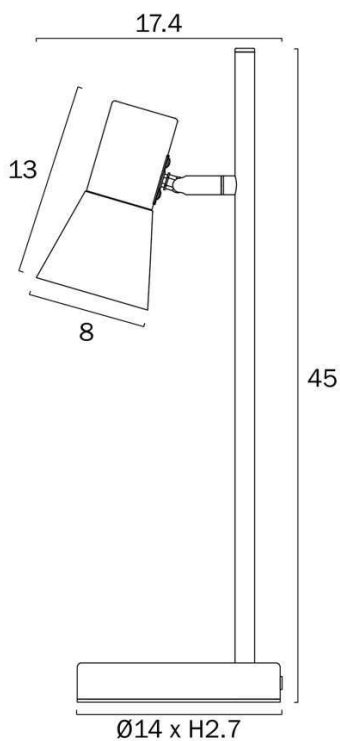

Overview

Family name	Verik
Categories	Table Lamps
Usage	Indoor Lighting
ERAC Product Registration	SAA-210304-EA

Color / Material

Fixture Color	Brass, Black
Fixture Finish	Satin
Fixture Material	Iron

Size

Fixture Length (cm)	14.0
Fixture Width (cm)	17.4
Fixture Height (cm)	45.0
Base Diameter (cm)	14.0
Base Height (cm)	2.7
Shade Diameter (cm)	8.0
Shade Height (cm)	13.0
Cable Length (cm)	180 (30+Inline Switch+150)

Specification

Voltage Input	240V
Total Wattage (max)	6
Globe Type	GU10
Globe / Light Source qty	1
Globe / Light Source included	No

All representations within this document are subject to copyright. ELECTRICAL INSTALLATIONS MUST BE PERFORMED BY A QUALIFIED ELECTRICAL CONTRACTOR AND INSTALLED IN ACCORDANCE WITH AS/NZS 3000.
NOTE : All images , descriptions and dimensions are indicative. Please check latest version of item detail on Telbix website prior to ordering or installation.

Barcode

GTIN 9329501069516

Image -dimensions

Note: Dimensions are only a guide and may vary due to manufacturing variations.