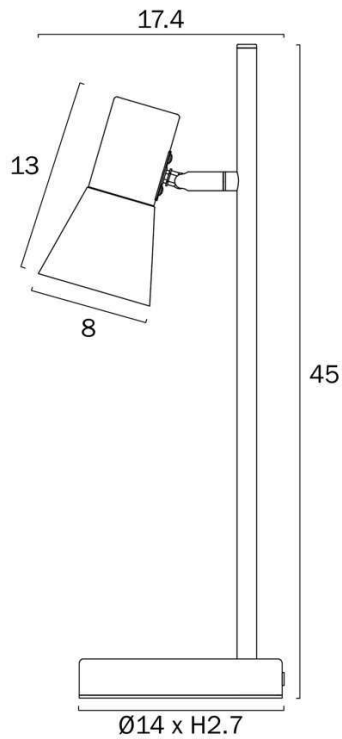

## Size

<b>Fixture Width (cm)</b>	17.4
<b>Fixture Height (cm)</b>	45.0
<b>Base Diameter (cm)</b>	14.0
<b>Base Height (cm)</b>	2.7
<b>Shade Diameter (cm)</b>	8.0
<b>Shade Height (cm)</b>	13.0
<b>Cable Length (cm)</b>	180 (30+Inline Switch+150)

## Specification

<b>Voltage Input</b>	240V
<b>Total Wattage (max)</b>	6
<b>Globe Type</b>	GU10
<b>Globe / Light Source qty</b>	1
<b>Globe / Light Source included</b>	No
<b>Electrical Protection</b>	CLASS II - DOUBLE INSULATED, EARTH NOT REQUIRED

Barcode

**GTIN** 9329501069486

Image -dimensions

Note: Dimensions are only a guide and may vary due to manufacturing variations.