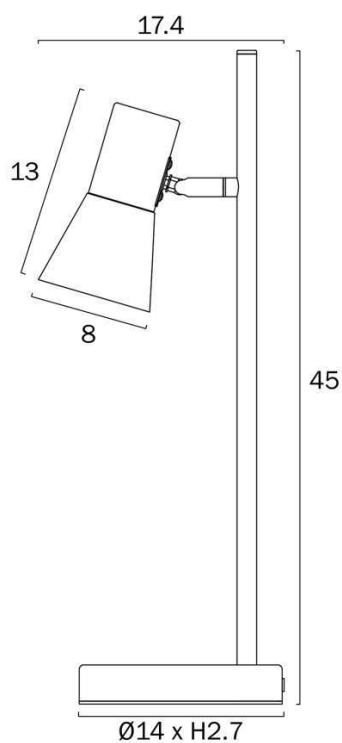

Size

Fixture Width (cm)	17.4
Fixture Height (cm)	45.0
Base Diameter (cm)	14.0
Base Height (cm)	2.7
Shade Diameter (cm)	8.0
Shade Height (cm)	13.0
Cable Length (cm)	180 (30+Inline Switch+150)

Specification

Voltage Input	240V
Total Wattage (max)	6
Globe Type	GU10
Globe / Light Source qty	1
Globe / Light Source included	No

All representations within this document are subject to copyright. ELECTRICAL INSTALLATIONS MUST BE PERFORMED BY A QUALIFIED ELECTRICAL CONTRACTOR AND INSTALLED IN ACCORDANCE WITH AS/NZS 3000.
NOTE : All images , descriptions and dimensions are indicative. Please check latest version of item detail on Telbix website prior to ordering or installation.

Barcode

GTIN 9329501069493

Image -dimensions

Note: Dimensions are only a guide and may vary due to manufacturing variations.