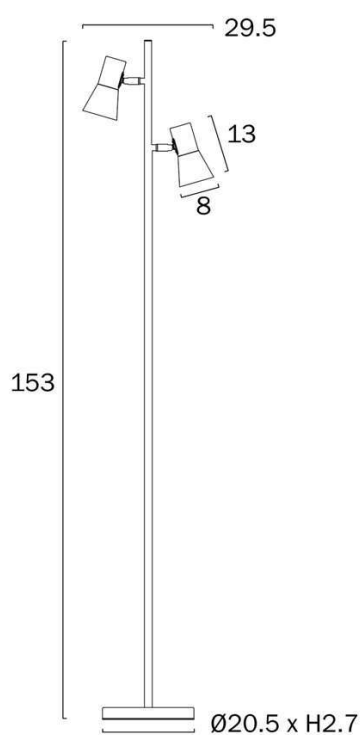

Overview

Family name	Verik
Categories	Floor Lamps
Usage	Indoor Lighting
ERAC Product Registration	SAA-210304-EA

Color / Material

Fixture Color	Brass, Black
Fixture Finish	Satin
Fixture Material	Iron

Size

Fixture Length (cm)	20.5
Fixture Width (cm)	29.5
Fixture Height (cm)	153.0
Base Diameter (cm)	20.5
Base Height (cm)	2.7
Shade Diameter (cm)	8.0
Shade Height (cm)	13.0
Cable Length (cm)	200 (50+Foot Switch+150)

Specification

Voltage Input	240V
Total Wattage (max)	12
Wattage	6
Globe Type	GU10
Globe / Light Source qty	2

All representations within this document are subject to copyright. ELECTRICAL INSTALLATIONS MUST BE PERFORMED BY A QUALIFIED ELECTRICAL CONTRACTOR AND INSTALLED IN ACCORDANCE WITH AS/NZS 3000.
NOTE : All images , descriptions and dimensions are indicative. Please check latest version of item detail on Telbix website prior to ordering or installation.

Barcode

GTIN 9329501069530

Image -dimensions

Note: Dimensions are only a guide and may vary due to manufacturing variations.