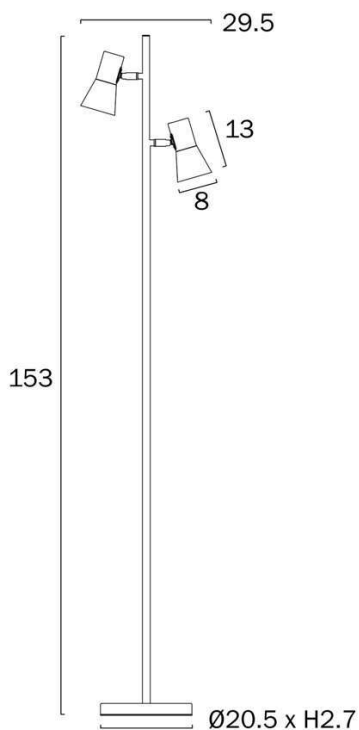

## Size

<b>Fixture Width (cm)</b>	29.5
<b>Fixture Height (cm)</b>	153.0
<b>Base Diameter (cm)</b>	20.5
<b>Base Height (cm)</b>	2.7
<b>Shade Diameter (cm)</b>	8.0
<b>Shade Height (cm)</b>	13.0
<b>Cable Length (cm)</b>	200 (50+Foot Switch+150)

## Specification

<b>Voltage Input</b>	240V
<b>Total Wattage (max)</b>	12
<b>Wattage</b>	6
<b>Globe Type</b>	GU10
<b>Globe / Light Source qty</b>	2
<b>Globe / Light Source included</b>	No

All representations within this document are subject to copyright. ELECTRICAL INSTALLATIONS MUST BE PERFORMED BY A QUALIFIED ELECTRICAL CONTRACTOR AND INSTALLED IN ACCORDANCE WITH AS/NZS 3000.  
NOTE : All images , descriptions and dimensions are indicative. Please check latest version of item detail on Telbix website prior to ordering or installation.

Barcode

**GTIN** 9329501069523

Image -dimensions

Note: Dimensions are only a guide and may vary due to manufacturing variations.