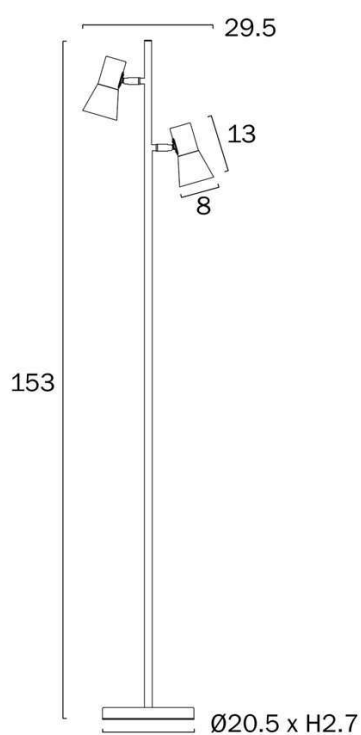

Size

Fixture Width (cm)	29.5
Fixture Height (cm)	153.0
Base Diameter (cm)	20.5
Base Height (cm)	2.7
Shade Diameter (cm)	8.0
Shade Height (cm)	13.0
Cable Length (cm)	200 (50+Foot Switch+150)

Specification

Voltage Input	240V
Total Wattage (max)	12
Wattage	6
Globe Type	GU10
Globe / Light Source qty	2

All representations within this document are subject to copyright. ELECTRICAL INSTALLATIONS MUST BE PERFORMED BY A QUALIFIED ELECTRICAL CONTRACTOR AND INSTALLED IN ACCORDANCE WITH AS/NZS 3000.
NOTE : All images , descriptions and dimensions are indicative. Please check latest version of item detail on Telbix website prior to ordering or installation.

Barcode

GTIN 9329501069547

Image -dimensions

Note: Dimensions are only a guide and may vary due to manufacturing variations.