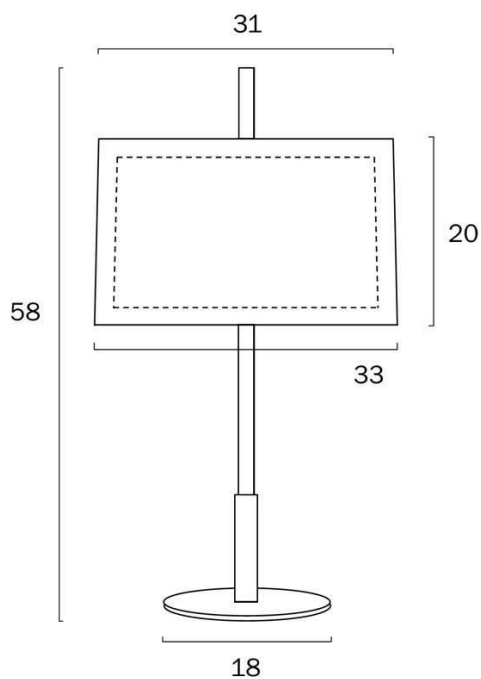

Size

Fixture Diameter (cm)	33.0
Fixture Height (cm)	52.5
Base Diameter (cm)	17.0
Base Height (cm)	0.5
Shade Top (cm)	31.0
Shade Bottom (cm)	33.0
Shade Height (cm)	20.0
Cable Length (cm)	180 (30+Inline Switch+150)

Barcode

GTIN 9329501048283

Image -dimensions

Note: Dimensions are only a guide and may vary due to manufacturing variations.