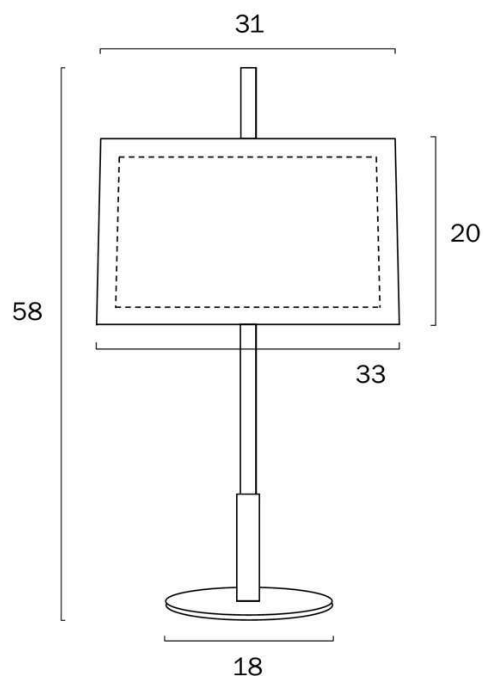

Size

Fixture Diameter (cm)	33.0
Fixture Height (cm)	52.5
Base Diameter (cm)	17.0
Base Height (cm)	0.5
Shade Top (cm)	31.0
Shade Bottom (cm)	33.0
Shade Height (cm)	20.0
Cable Length (cm)	180 (30+Inline Switch+150)

Barcode

GTIN 9329501064450

Image -dimensions

Note: Dimensions are only a guide and may vary due to manufacturing variations.