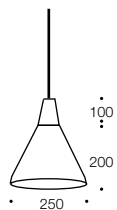

Temo 25

Specifications

Type	Pendant
Light Source	25w E27max
Globe	Not included
Warranty	1 year*

Measurements

cable chain 2m

Product Approvals

Codes

TEMO PE25-BK+BK	TEMO PE25-BRS+NK	TEMO PE25-WH+WH
TEMO PE25-BK+BRS	TEMO PE25-BRS+OAK	TEMO PE25-WH+NK
TEMO PE25-BK+NK	TEMO PE25-NK+BK	TEMO PE25-WH+OAK
TEMO PE25-BK+OAK	TEMO PE25-NK+BRS	TEMO PE25-WH+BRS
TEMO PE25-BRS+BK	TEMO PE25-NK+NK	
TEMO PE25-BRS+BR	TEMO PE25-NK+OAK	

Colours

standard boxed

Black/BK/BK Cap	Brass/BK/BK Cap	Nickel/BK/BK Cap	White/WH/WH Cap
Black/BK/BRS Cap	Brass/BK/BRS Cap	Nickel/BK/BRS Cap	White/WH/BRS Cap
Black/BK/NK Cap	Brass/BK/NK Cap	Nickel/BK/NK Cap	White/WH/NK Cap
Black/BK/Oak Cap	Brass/BK/Oak Cap	Nickel/BK/Oak Cap	White/WH/Oak Cap