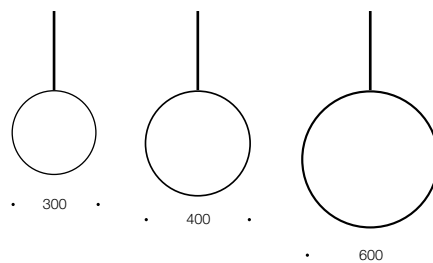

Tarvos

Specifications

Type	Pendant
Light Source	25w E27max
Globe	Not included
Warranty	1 year*

Colours

Moon polycarb with textured resin

Measurements

Codes

Tarvos PE30-WH