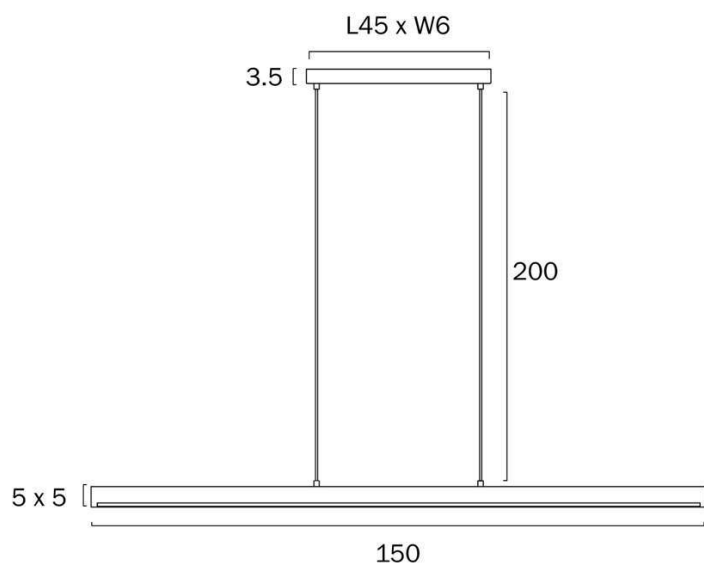

Size

Fixture Length (cm)	150.0
Fixture Width (cm)	5.0
Fixture Height (cm)	5.0
Canopy Length (cm)	45.0
Canopy Projection (cm)	3.5
Canopy Width (cm)	6.0
Suspension Length (cm)	200.0
Height Adjustable?	Yes

Specification

Voltage Input	240V
Total Wattage (max)	30
Globe Type	LED integrated SMD
Globe / Light Source qty	1
Globe / Light Source included	Yes
Lumens	2700
Color Temperature	Warm White
Dimmable	Yes - TRIAC
Electrical Protection	CLASS I - HIGH VOLTAGE, EARTH REQUIRED
IP rating	IP20
Lead and Plug	No
Approvals	RCM
Assembly Required	No
Box Contents	Basic mounting screws, Instruction
Installation Required	Yes (by Licensed Electrician only)
Care Instructions	Do not use strong liquid cleaners, Wipe clean with a dry cloth
Replacement Warranty	*3 Years

Barcode

GTIN 9329501064634

Image -dimensions

Note: Dimensions are only a guide and may vary due to manufacturing tolerances.