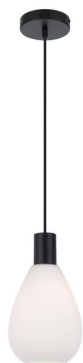

Last modification

2022-06-23

TRESOR PE1-BKOM

9329501062869

The TRESOR family is a modern teardrop pendant suitable for today's modernist decor. The simple mouth-blown glass provides a subtle atmospheric light. The glass is offered in opal matt, the metalware is a rich satin black, while the pendants are suspended with textile cable.

Overview

Family name	Trevor
Categories	Pendants
Mounting	Surface
This item includes	Glass
Suspension Type	Cable
Usage	Indoor Lighting

Color / Material

Fixture Color	Black Matt,Opal Matt
Fixture Material	Glass,Metal
Canopy Color	Black Matt
Shade Material	Glass
Glass Color	Opal Matt
Cable Color	Black
Cable Material	Textile

Size

Fixture Diameter (cm)	16.0
Fixture Height (cm)	27.5
Canopy Diameter (cm)	12.0
Canopy Projection (cm)	2.5
Glass Diameter	16.00
Glass Height (cm)	20.5
Glass Opening (cm)	8.5
Suspension Length (cm)	200.0
Height Adjustable?	Yes