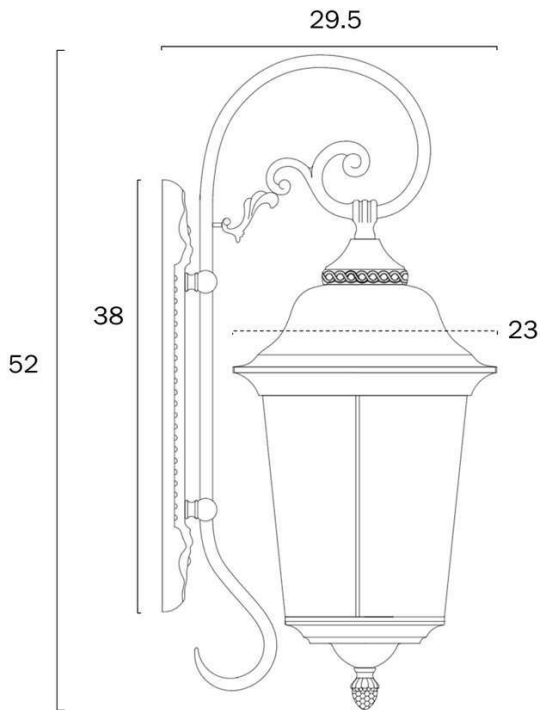

Overview

Family name	Tremont
Categories	Coach Lights
Usage	Outdoor Lighting

Color / Material

Fixture Color	Black, Clear
Fixture Material	Solid Brass
Glass Color	Clear
Glass Finish	Water pattern

Size

Fixture Width (cm)	23.0
Fixture Height (cm)	52.0
Fixture Projection (cm)	29.5

Specification

Voltage Input	240V
Total Wattage (max)	50
Wattage	25
Globe Type	E14
Globe / Light Source qty	2
Globe / Light Source included	No
Dimmable	Globe Dependant
Electrical Protection	CLASS I - HIGH VOLTAGE, EARTH REQUIRED
IP rating	IP44
Lead and Plug	No

Image -dimensions

Note: Dimensions are only a guide and may vary due to manufacturing variations.