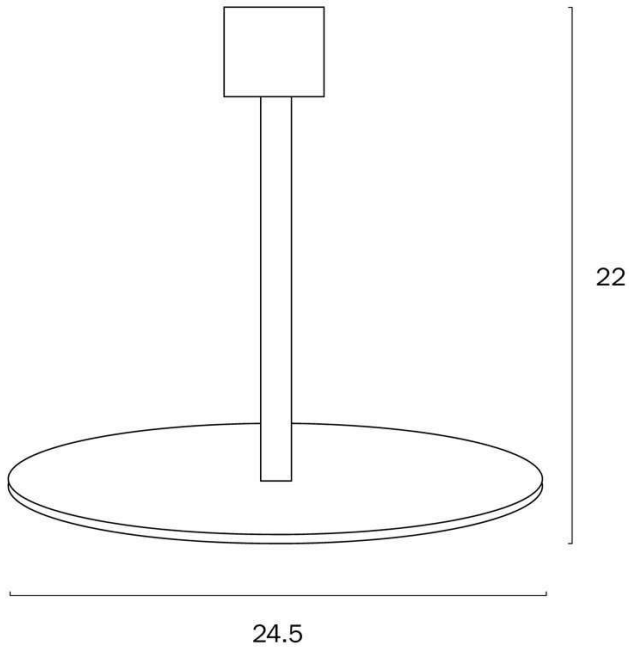

Last modification 2023-01-18

TL BASE 218-WH
9329501064320

Overview

Family name	TL BASE 218
Categories	Table Lamps
Switch	Inline Switch
Usage	Indoor Lighting

Color / Material

Fixture Color	White
Fixture Material	Iron
Cable Color	Black
Cable Material	PVC

Size

Fixture Diameter (cm)	24.5
Fixture Height (cm)	22.0
Cable Length (cm)	180 (30+Inline Switch+150)

Specification

Voltage Input	240V
Globe Type	E27
Globe / Light Source included	No
Dimmable	Globe Dependant
Electrical Protection	CLASS II - DOUBLE INSULATED, EARTH NOT REQUIRED
IP rating	IP20
Lead and Plug	Yes
Approvals	RCM
Assembly Required	No
Box Contents	Instruction
Care Instructions	Do not use strong liquid cleaners,Wipe clean with a dry cloth
Replacement Warranty	*3 Years

Barcode

GTIN 9329501064320

Image -dimensions

Note: Dimensions are only a guide and may vary due to manufacturing variations.