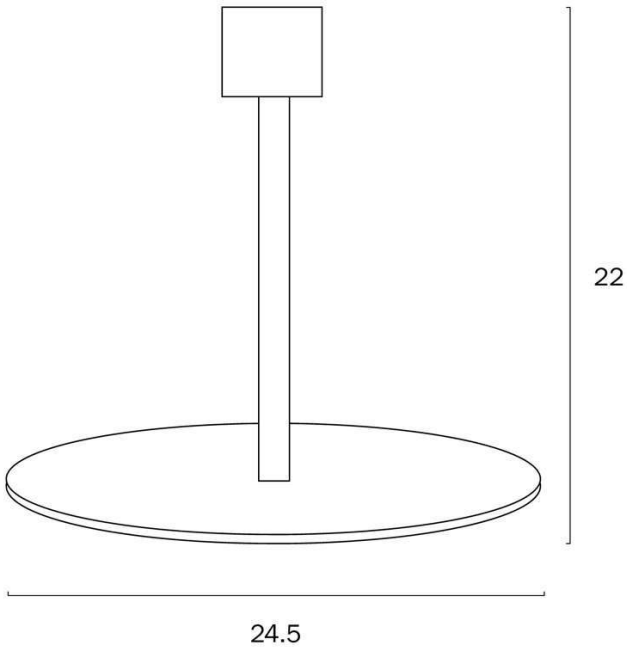

Last modification

2023-01-18

TL BASE 218-BK
9329501064337

Overview

Family name	TL BASE 218
Categories	Table Lamps
Switch	Inline Switch
Usage	Indoor Lighting

Color / Material

Fixture Color	Black
Fixture Material	Iron
Cable Color	Black
Cable Material	PVC

Size

Fixture Diameter (cm)	24.5
Fixture Height (cm)	22.0
Cable Length (cm)	180 (30+Inline Switch+150)

Specification

Voltage Input	240V
Globe Type	E27
Globe / Light Source included	No
Dimmable	Globe Dependant
Electrical Protection	CLASS II - DOUBLE INSULATED, EARTH NOT REQUIRED
IP rating	IP20
Lead and Plug	Yes
Approvals	RCM
Assembly Required	No
Box Contents	Instruction
Care Instructions	Do not use strong liquid cleaners,Wipe clean with a dry cloth
Replacement Warranty	*3 Years

Barcode

GTIN 9329501064337

Image -dimensions

Note: Dimensions are only a guide and may vary due to manufacturing variations.