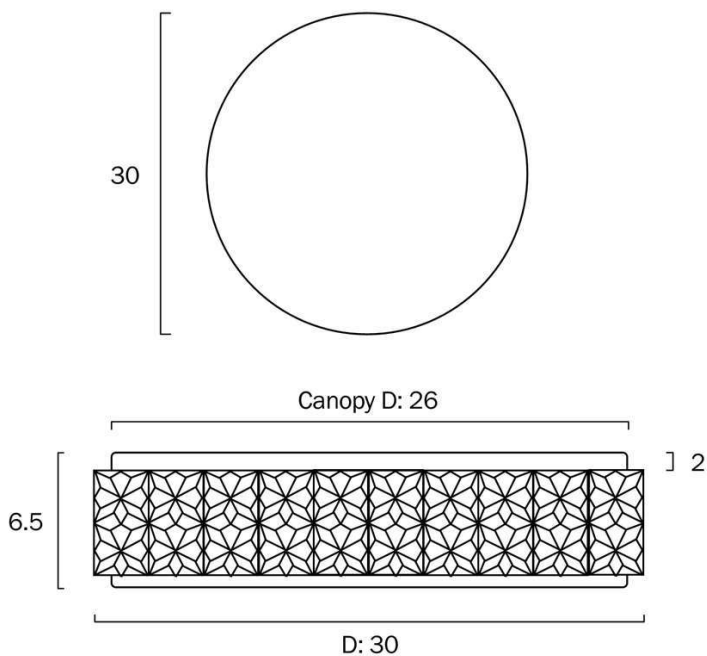

Power Factor	>0.50
Surge Protection	Yes (1.5 Kva)
Beam Angle (degree)	180
Current Output	550
Electrical Protection	CLASS I - HIGH VOLTAGE, EARTH REQUIRED
IP rating	IP20
Lead and Plug	No
Approvals	RCM
Assembly Required	No
Box Contents	Basic mounting screws, Instruction
Installation Required	Yes (by Licensed Electrician only)
Care Instructions	Do not use strong liquid cleaners, Wipe clean with a dry cloth
Warranty	*3 Years

Barcode

GTIN 9329501063392

Image - dimensions

Note: Dimensions are only a guide and may vary due to manufacturing variations.