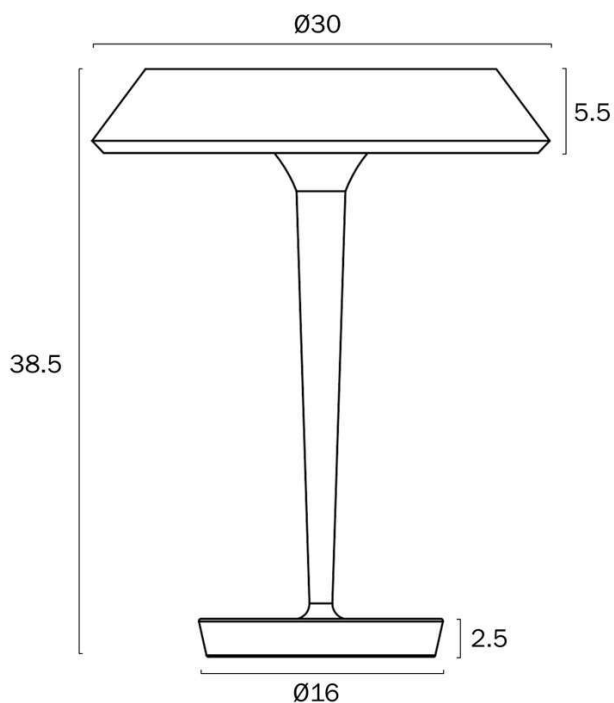

Globe / Light Source qty	1
Globe / Light Source included	Yes
Lumens	380
Color Temperature	Warm White
Color Kelvin	3000k
Dimmable	No
Electrical Protection	CLASS III - LOW VOLTAGE, <54v
IP rating	IP20
Lead and Plug	Yes
Approvals	RCM
Assembly Required	No
Installation Required	No
Care Instructions	Do not use strong liquid cleaners, Wipe clean with a dry cloth
Replacement Warranty	*3 Years

Barcode

GTIN 9329501070994

Image -dimensions

Note: Dimensions are only a guide and may vary due to manufacturing variations.