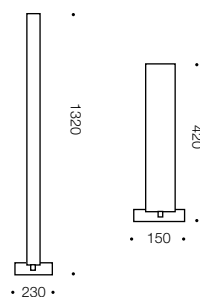

Serano

Specifications

Type	Floor & Table Lamp
Light Source	LED
Lumen	2400/670
Colour Temp	3000k
Wattage	30w/9w
Dimmable	No
CRI	>0.84
Power Factor	0.9
Beam Angle	>120
Warranty	3 years

Measurements

Codes

Serano FL-GD