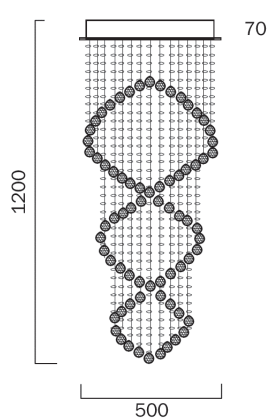

Savina

Specifications

Type	Pendant
Light Source	5x6w GU10max
Globe	Not included
Warranty	3 years*

Codes

Savina PE12-CH

Savina PE18-CH

Colours

Chrome/clear

Measurements

Product Approvals