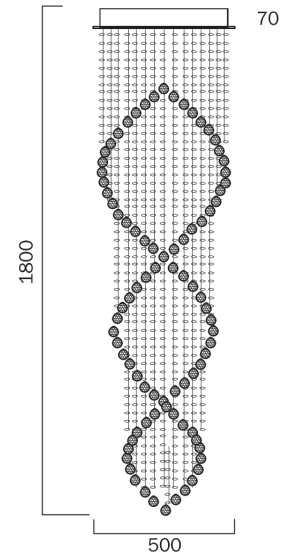

Savina

Specifications

Type	Pendant
Light Source	5x6w GU10max
Globe	Not included
Warranty	3 years*

Codes

Savina PE12-CH

Savina PE18-CH

Colours

Chrome/clear

Measurements

Product Approvals