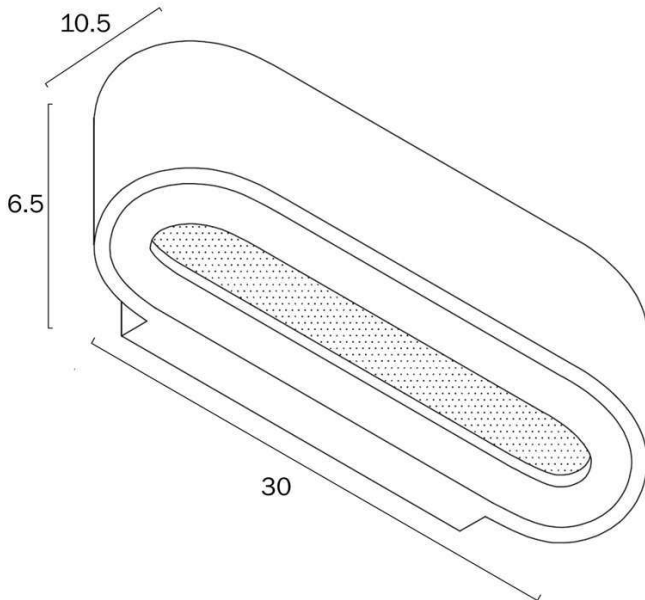

Last modification 2024-02-16

STRATON WB-WH 9329501068786

Overview

Family name	Straton
Categories	Wall Lights
Mounting	Surface
Usage	Indoor Lighting

Color / Material

Fixture Color	White
Fixture Finish	Sand
Fixture Material	Gypsum

Size

Fixture Width (cm)	30.0
Fixture Height (cm)	6.5
Fixture Projection (cm)	10.5

Specification

Voltage Input	240V
Total Wattage (max)	18
Wattage	9
Globe Type	G9
Globe / Light Source qty	2
Globe / Light Source included	No
Dimmable	Globe Dependant
Electrical Protection	CLASS I - HIGH VOLTAGE, EARTH REQUIRED
IP rating	IP20
Lead and Plug	No
Approvals	RCM
Assembly Required	No
Installation Required	Yes (by Licensed Electrician only)
Care Instructions	Do not use strong liquid cleaners, Wipe clean with a dry cloth
Replacement Warranty	*3 Years

Barcode

GTIN 9329501068786

Image -dimensions

Note: Dimensions are only a guide and may vary due to manufacturing variations.