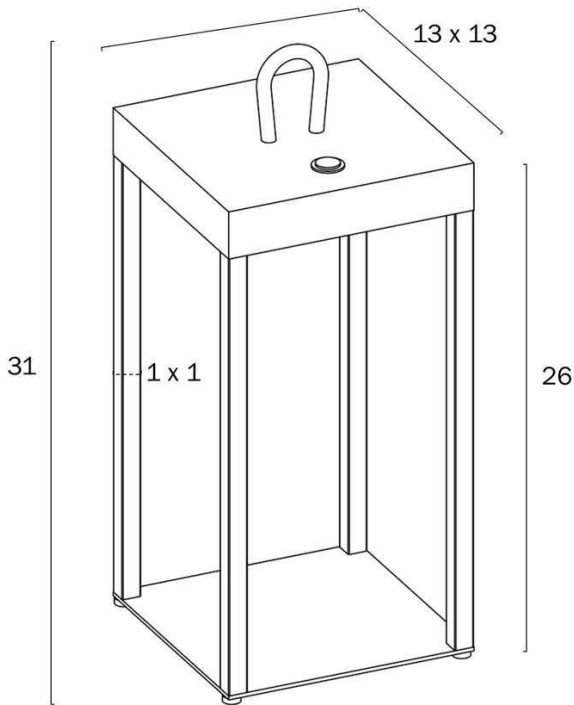

Color Kelvin	3000k
Battery Capacity (mA)	2x2000 (6-24 hour capacity)
Dimmable	Touch
Electrical Protection	CLASS III
IP rating	IP54
USB Port	Yes
Approvals	RCM
Assembly Required	No
Box Contents	Instruction
Care Instructions	Do not use strong liquid cleaners, Wipe clean with a dry cloth
Replacement Warranty	*2 Years

Barcode

GTIN 9329501068076

Image -dimensions

Note: Dimensions are only a guide and may vary due to manufacturing variations.