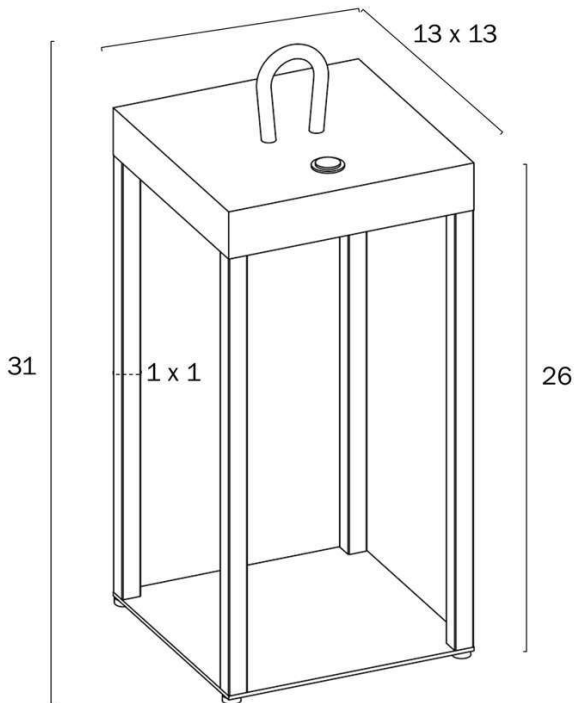

Color Kelvin	3000k
Battery Capacity (mA)	2x2000 (6-24 hour capacity)
Dimmable	Touch
Electrical Protection	CLASS III
IP rating	IP54
USB Port	Yes
Approvals	RCM
Assembly Required	No
Box Contents	Instruction
Care Instructions	Do not use strong liquid cleaners, Wipe clean with a dry cloth
Replacement Warranty	*2 Years

Barcode

GTIN 9329501068052

Image -dimensions

Note: Dimensions are only a guide and may vary due to manufacturing variations.