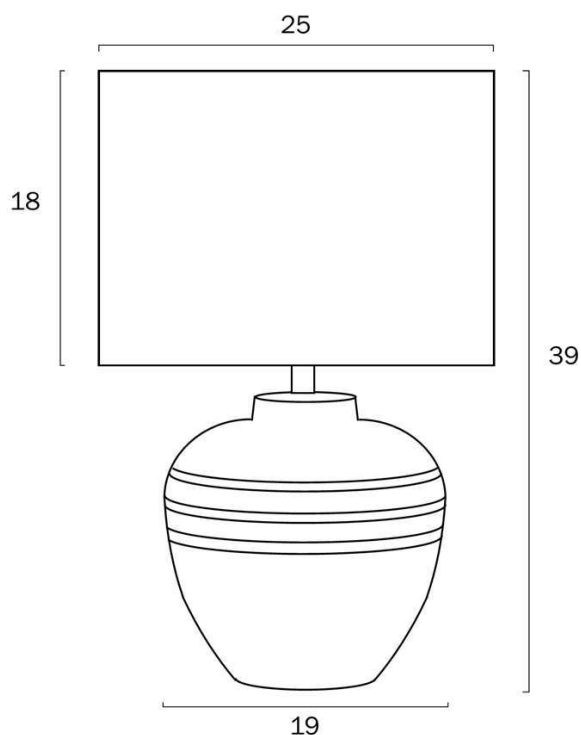

Fixture Height (cm)	39.0
Base Diameter (cm)	19.0
Base Height (cm)	19.0
Shade Diameter (cm)	25.0
Shade Height (cm)	18.0
Cable Length (cm)	180 (30+Inline Switch+150)

Specification

Voltage Input	240V
Wattage (max)	25
Globe Type	E27
Globe / Light Source qty	1
Globe / Light Source included	No
Dimmable	Globe Dependant
Electrical Protection	CLASS II - DOUBLE INSULATED, EARTH NOT REQUIRED
IP rating	IP20
Lead and Plug	Yes
Approvals	RCM
Assembly Required	Yes
Box Contents	Instruction
Care Instructions	Do not use strong liquid cleaners,Wipe clean with a dry cloth
Replacement Warranty	*3 Years

Barcode

GTIN 9329501059753

Image -dimensions

Note: Dimensions are only a guide and may vary due to manufacturing variations.