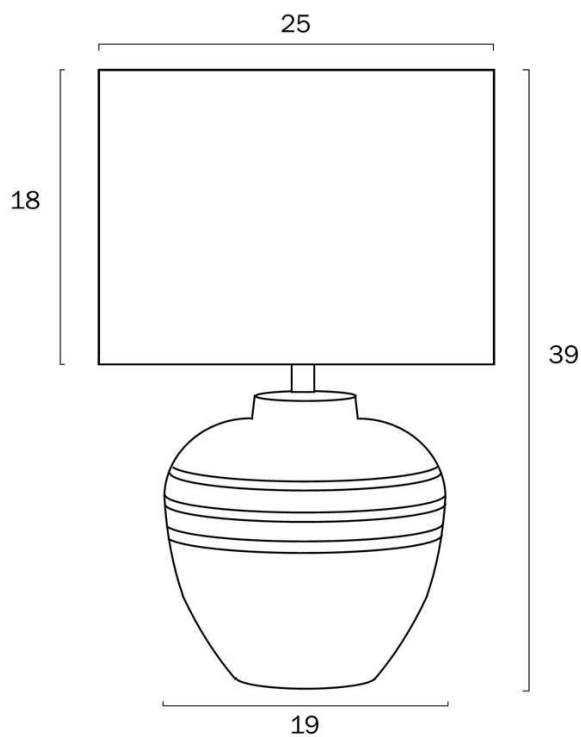

Globe / Light Source included	No
Dimmable	Globe Dependant
Electrical Protection	CLASS II - DOUBLE INSULATED, EARTH NOT REQUIRED
IP rating	IP20
Lead and Plug	Yes
Approvals	RCM
Assembly Required	Yes
Box Contents	Instruction
Care Instructions	Do not use strong liquid cleaners,Wipe clean with a dry cloth
Replacement Warranty	*3 Years

Barcode

GTIN 9329501059746

Image -dimensions

Note: Dimensions are only a guide and may vary due to manufacturing variations.