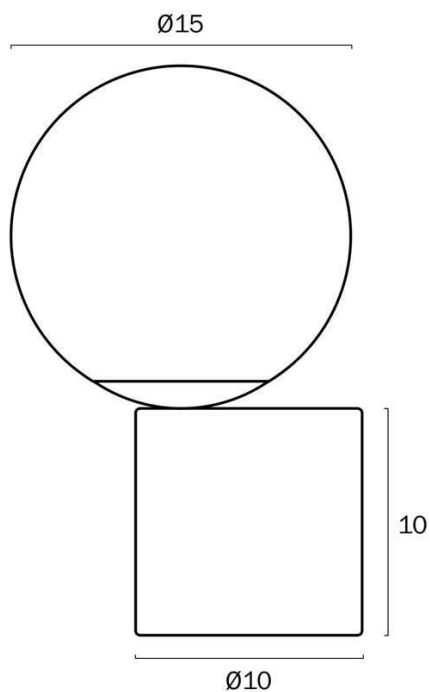

Size

Fixture Diameter (cm)	15.0
Fixture Height (cm)	25.0
Base Diameter (cm)	10.0
Base Height (cm)	10.0
Glass Diameter	15.00
Glass Height (cm)	15.0
Height Adjustable?	No

All representations within this document are subject to copyright. ELECTRICAL INSTALLATIONS MUST BE PERFORMED BY A QUALIFIED ELECTRICAL CONTRACTOR AND INSTALLED IN ACCORDANCE WITH AS/NZS 3000.
NOTE : All images , descriptions and dimensions are indicative. Please check latest version of item detail on Telbix website prior to ordering or installation.

Cable Length (cm) 180

Specification

Voltage Input 240V
Total Wattage (max) 5
Globe Type E14
Globe / Light Source qty 1
Globe / Light Source included Yes
Color Temperature Warm White
Color Kelvin 3000k
Dimmable No
Electrical Protection CLASS II - DOUBLE INSULATED, EARTH NOT REQUIRED
IP rating IP20
Lead and Plug Yes
Approvals RCM
Assembly Required Yes
Care Instructions Do not use strong liquid cleaners, Wipe clean with a dry cloth
Replacement Warranty *3 Years

Barcode

GTIN 9329501072127

Image -dimensions

Note: Dimensions are only a guide and may vary due to manufacturing variations.