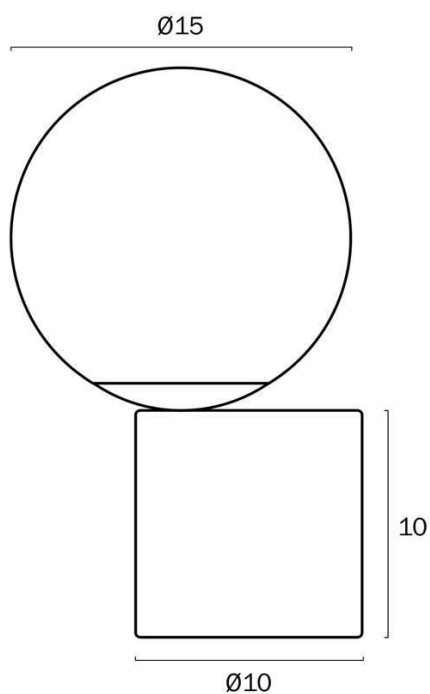

Size

Fixture Diameter (cm)	15.0
Fixture Height (cm)	25.0
Base Diameter (cm)	10.0
Base Height (cm)	10.0
Glass Diameter	15.00
Glass Height (cm)	15.0
Height Adjustable?	No

All representations within this document are subject to copyright. ELECTRICAL INSTALLATIONS MUST BE PERFORMED BY A QUALIFIED ELECTRICAL CONTRACTOR AND INSTALLED IN ACCORDANCE WITH AS/NZS 3000.
NOTE : All images , descriptions and dimensions are indicative. Please check latest version of item detail on Telbix website prior to ordering or installation.

Cable Length (cm) 180

Specification

Voltage Input 240V
Total Wattage (max) 5
Globe Type E14
Globe / Light Source qty 1
Globe / Light Source included Yes
Color Temperature Warm White
Color Kelvin 3000k
Dimmable No
Electrical Protection CLASS II - DOUBLE INSULATED, EARTH NOT REQUIRED
IP rating IP20
Lead and Plug Yes
Approvals RCM
Assembly Required Yes
Care Instructions Do not use strong liquid cleaners, Wipe clean with a dry cloth
Replacement Warranty *3 Years

Barcode

GTIN 9329501072110

Image -dimensions

Note: Dimensions are only a guide and may vary due to manufacturing variations.