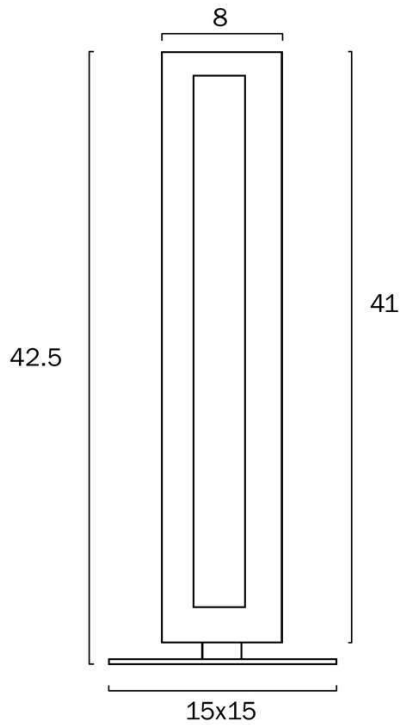

Box Contents	Instruction
Care Instructions	Do not use strong liquid cleaners, Wipe clean with a dry cloth
Replacement Warranty	*3 Years

Barcode

GTIN 9329501065563

Image -dimensions

Note: Dimensions are only a guide and may vary due to manufacturing variations.