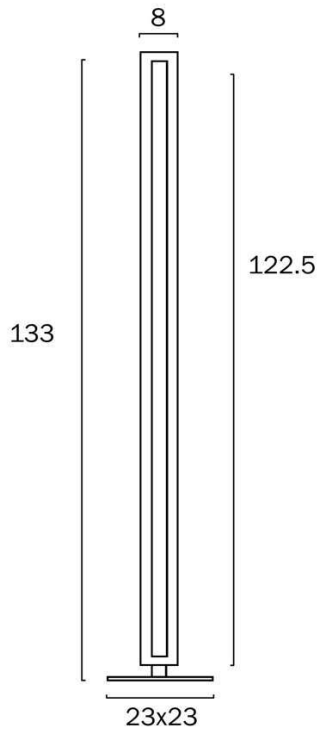

Size

Fixture Length (cm)	23.0
Fixture Height (cm)	132.0
Cable Length (cm)	200

Specification

Voltage Input	240V
Total Wattage (max)	30
Globe Type	LED integrated SMD
Globe / Light Source qty	1
Globe / Light Source included	Yes
Lumens	2400
Color Temperature	Warm White
Color Kelvin	3000k
Color Rendering	>85
Dimmable	Yes - Pushed Dimming
Current Output	1500
Electrical Protection	CLASS II - DOUBLE INSULATED, EARTH NOT REQUIRED
IP rating	IP20
Lead and Plug	Yes
Approvals	RCM

Image -dimensions

Note: Dimensions are only a guide and may vary due to manufacturing variations.