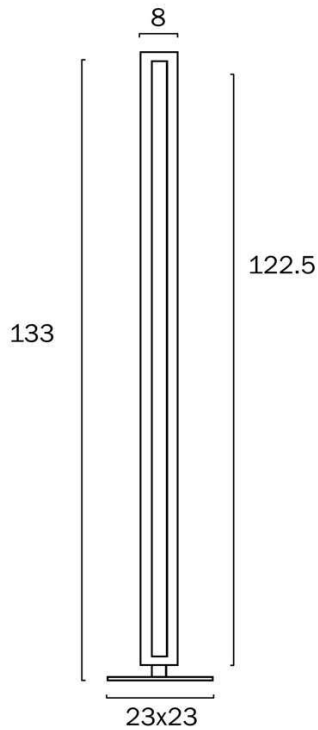

Size

Fixture Length (cm)	23.0
Fixture Height (cm)	132.0
Cable Length (cm)	200

Specification

Voltage Input	240V
Total Wattage (max)	30
Globe Type	LED integrated SMD
Globe / Light Source qty	1
Globe / Light Source included	Yes
Lumens	2400
Color Temperature	Warm White
Color Kelvin	3000k
Color Rendering	>85
Dimmable	Yes - Pushed Dimming
Current Output	1500
Electrical Protection	CLASS II - DOUBLE INSULATED, EARTH NOT REQUIRED
IP rating	IP20
Lead and Plug	Yes
Approvals	RCM

9329501065549

Image -dimensions

Note: Dimensions are only a guide and may vary due to manufacturing variations.