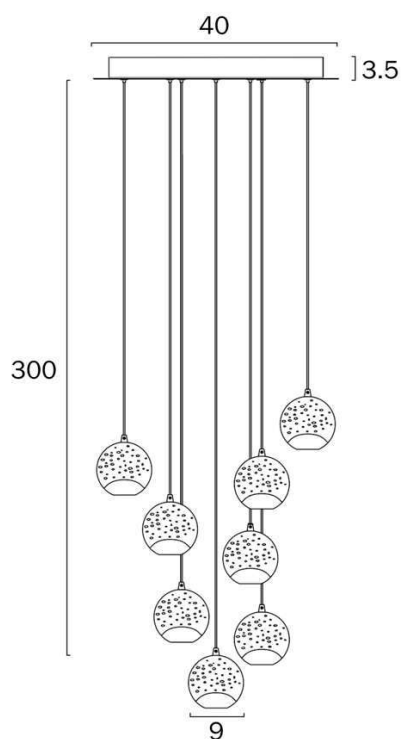

Last modification

2024-02-16

SEGOVIA PE9-GD

9329501068625

Overview

Family name	Segovia
Categories	Pendants
Mounting	Surface
Shade Shape	Round
Suspension Type	Break Wire
Usage	Indoor Lighting
ERAC Product Registration	AZ 69024104

Color / Material

Fixture Color	Gold, Clear
Fixture Finish	Gloss
Fixture Material	Glass, Stainless Steel, Zinc Alloy, Iron
Canopy Color	Gold
Glass Color	Clear

Size

Fixture Diameter (cm)	40.0
Fixture Width (cm)	40.0
Fixture Height (cm)	9.0
Canopy Diameter (cm)	40.0
Canopy Projection (cm)	3.5
Glass Diameter	9.00
Glass Height (cm)	9.0
Suspension Length (cm)	300.0
Height Adjustable?	Yes

Specification

Voltage Input	240V
Total Wattage (max)	45
Wattage	5
Globe Type	LED integrated SMD
Globe / Light Source qty	9

All representations within this document are subject to copyright. ELECTRICAL INSTALLATIONS MUST BE PERFORMED BY A QUALIFIED ELECTRICAL CONTRACTOR AND INSTALLED IN ACCORDANCE WITH AS/NZS 3000.
NOTE : All images , descriptions and dimensions are indicative. Please check latest version of item detail on Telbix website prior to ordering or installation.

Barcode

GTIN 9329501068625

Image -dimensions

Note: Dimensions are only a guide and may vary due to manufacturing variations.