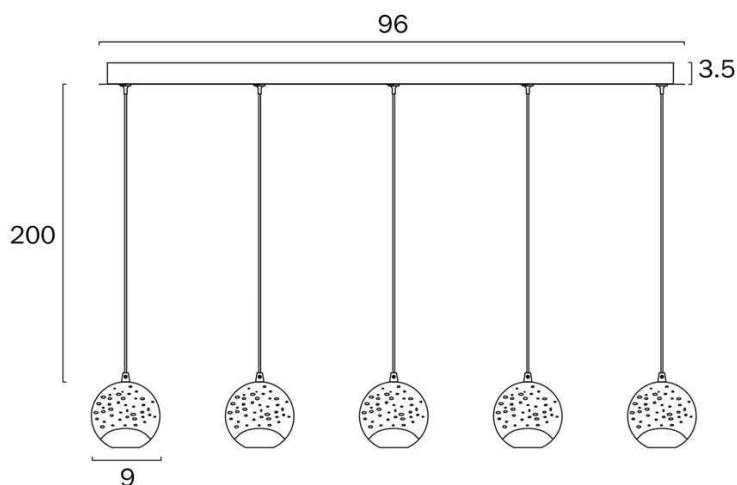

Globe / Light Source included	Yes
Lumens	1540
Color Temperature	Warm White
Color Kelvin	3000k
Color Rendering	>80
Dimmable	No
Electrical Protection	CLASS I - HIGH VOLTAGE, EARTH REQUIRED
IP rating	IP20
Lead and Plug	No
Approvals	RCM
Box Contents	Basic mounting screws, Instruction
Installation Required	Yes (by Licensed Electrician only)
Care Instructions	Do not use strong liquid cleaners, Wipe clean with a dry cloth
Replacement Warranty	*3 Years

Barcode

GTIN 9329501068601

Image -dimensions

Note: Dimensions are only a guide and may vary due to manufacturing variations.