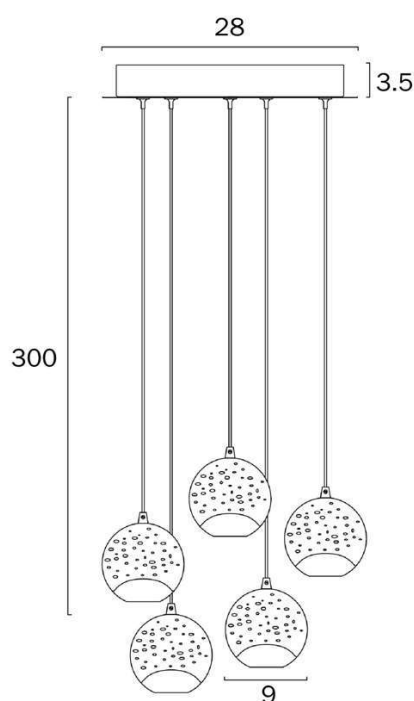

Last modification

2024-02-16

SEGOVIA PE5-GD

9329501068595

Overview

Family name	Segovia
Categories	Pendants
Mounting	Surface
Shade Shape	Round
Suspension Type	Break Wire
Usage	Indoor Lighting
ERAC Product Registration	AZ 69024103

Color / Material

Fixture Color	Gold, Clear
Fixture Finish	Gloss
Fixture Material	Glass, Stainless Steel, Zinc Alloy, Iron
Canopy Color	Gold
Glass Color	Clear

Size

Fixture Diameter (cm)	28.0
Fixture Height (cm)	9.0
Canopy Diameter (cm)	28.0
Canopy Projection (cm)	3.5
Glass Diameter	9.00
Glass Height (cm)	9.0
Suspension Length (cm)	300.0
Height Adjustable?	Yes

Specification

Voltage Input	240V
Total Wattage (max)	25
Wattage	5
Globe Type	LED integrated SMD
Globe / Light Source qty	5
Globe / Light Source included	Yes

All representations within this document are subject to copyright. ELECTRICAL INSTALLATIONS MUST BE PERFORMED BY A QUALIFIED ELECTRICAL CONTRACTOR AND INSTALLED IN ACCORDANCE WITH AS/NZS 3000.
NOTE : All images , descriptions and dimensions are indicative. Please check latest version of item detail on Telbix website prior to ordering or installation.

Barcode

GTIN 9329501068595

Image -dimensions

Note: Dimensions are only a guide and may vary due to manufacturing variations.