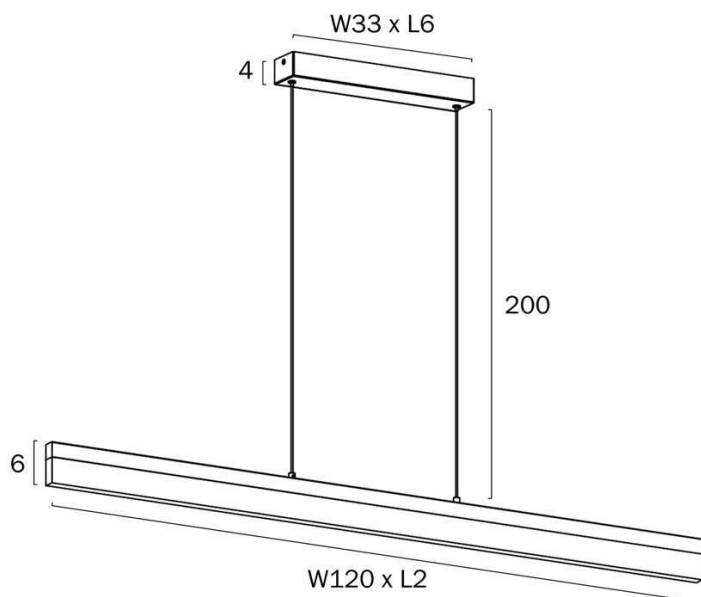

### Size

<b>Fixture Length (cm)</b>	2.0
<b>Fixture Width (cm)</b>	120.0
<b>Fixture Height (cm)</b>	6.0
<b>Canopy Length (cm)</b>	6.0
<b>Canopy Width (cm)</b>	33.0
<b>Canopy Height</b>	4.0
<b>Suspension Length (cm)</b>	200.0
<b>Height Adjustable?</b>	Yes

### Specification

<b>Voltage Input</b>	240V
<b>Total Wattage (max)</b>	30
<b>Globe Type</b>	LED integrated SMD

All representations within this document are subject to copyright. ELECTRICAL INSTALLATIONS MUST BE PERFORMED BY A QUALIFIED ELECTRICAL CONTRACTOR AND INSTALLED IN ACCORDANCE WITH AS/NZS 3000.  
NOTE : All images , descriptions and dimensions are indicative. Please check latest version of item detail on Telbix website prior to ordering or installation.

## Image -dimensions

Note: Dimensions are only a guide and may vary due to manufacturing variations.