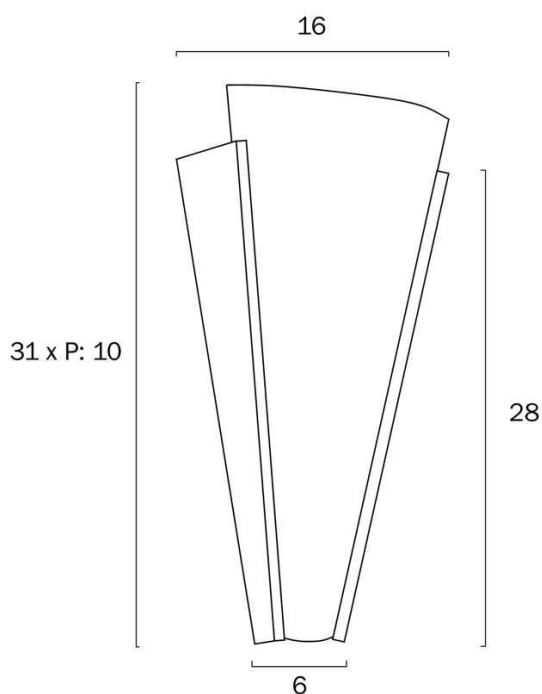

## Size

<b>Fixture Length (cm)</b>	16.0
<b>Fixture Height (cm)</b>	31.0
<b>Fixture Projection (cm)</b>	10.0

## Specification

<b>Voltage Input</b>	240V
<b>Wattage (max)</b>	12
<b>Globe Type</b>	LED integrated SMD
<b>Globe / Light Source qty</b>	1
<b>Globe / Light Source included</b>	Yes
<b>Lumens</b>	960
<b>Color Temperature</b>	Warm White; Natural White; Cool White
<b>Color Kelvin</b>	3 CCT (3000k - 4000k - 5000k)
<b>Color Rendering</b>	>85
<b>Dimmable</b>	No
<b>Power Factor</b>	>0.85
<b>Current Output</b>	300

Barcode

**GTIN** 9329501048405

Image -dimensions

Note: Dimensions are only a guide and may vary due to manufacturing variations.