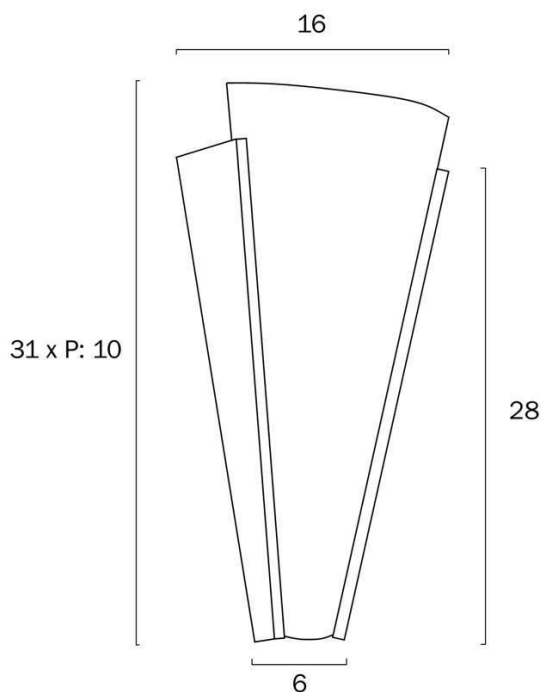

Fixture Color	Antique Brass,Opal Matt
Fixture Material	Aluminium,Glass
Canopy Color	Antique Brass
Diffuser Material	Glass
Glass Color	Opal Matt

Size

Fixture Length (cm)	16.0
Fixture Height (cm)	31.0
Fixture Projection (cm)	10.0

Specification

Voltage Input	240V
Wattage (max)	12
Globe Type	LED integrated SMD
Globe / Light Source qty	1
Globe / Light Source included	Yes
Lumens	960
Color Temperature	Warm White; Natural White; Cool White
Color Kelvin	3 CCT (3000k - 4000k - 5000k)
Color Rendering	>85
Dimmable	No
Power Factor	>0.85
Current Output	300

Barcode

GTIN 9329501048429

Image -dimensions

Note: Dimensions are only a guide and may vary due to manufacturing variations.