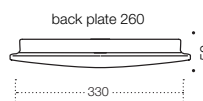

Rosario

Specifications

Type	Oyster
Light Source	LED
Lumen	1400/2400
Colour Temp	CCT
Wattage	18/30
Dimmable	no/yes
CRI	>83
Power Factor	>0.92
Beam Angle	140
Warranty	3 years*

Colours

Clear/White (starlight)

Smoke/White (starlight)

Codes

Rosario OY30-CL

Rosario OY30-SM

Rosario OY40-CL

Rosario OY40-SM

Measurements

Product Approvals