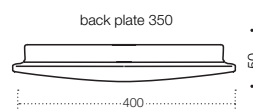

Rosario

Specifications

Type	Oyster
Light Source	LED
Lumen	1400/2400
Colour Temp	CCT
Wattage	18/30
Dimmable	no/yes
CRI	>83
Power Factor	>0.92
Beam Angle	140
Warranty	3 years*

Colours

Clear/White (starlight)

Smoke/White (starlight)

Codes

Rosario OY30-CL

Rosario OY30-SM

Rosario OY40-CL

Rosario OY40-SM

Measurements

Product Approvals