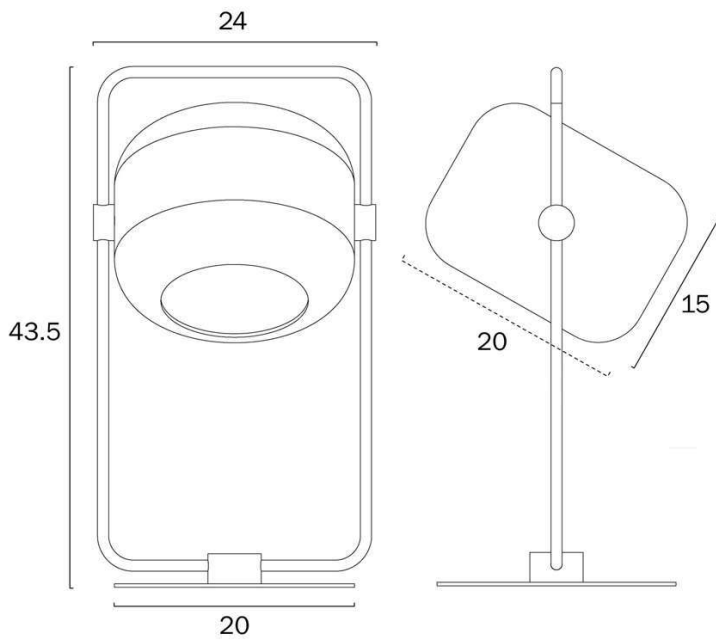

Lead and Plug	Yes
Approvals	RCM
Care Instructions	Do not use strong liquid cleaners, Wipe clean with a dry cloth
Replacement Warranty	*3 Years

Barcode

GTIN 9329501067024

Image -dimensions

Note: Dimensions are only a guide and may vary due to manufacturing variations.