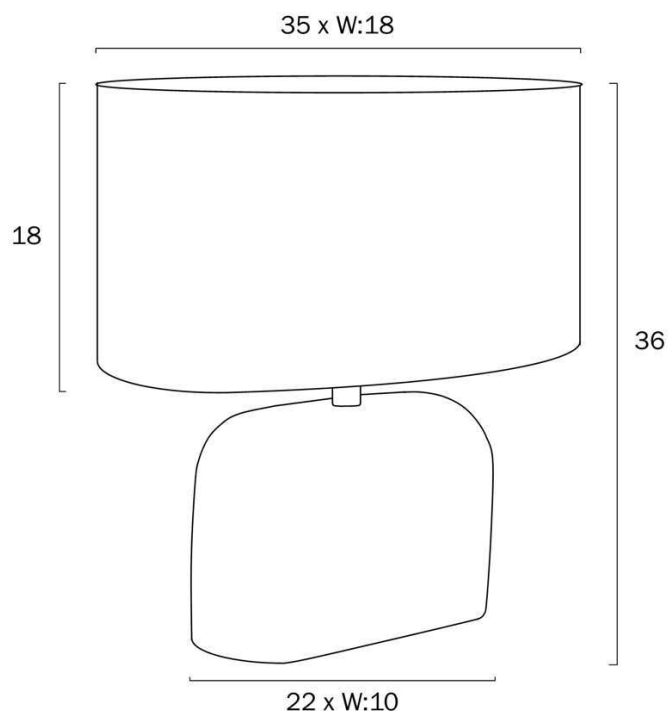

Globe / Light Source included	No
Dimmable	Globe Dependant
Electrical Protection	CLASS II - DOUBLE INSULATED, EARTH NOT REQUIRED
IP rating	IP20
Lead and Plug	Yes
Approvals	RCM
Assembly Required	Yes
Box Contents	Instruction
Care Instructions	Do not use strong liquid cleaners, Wipe clean with a dry cloth
Replacement Warranty	*3 Years

Barcode

GTIN 9329501064733

Image -dimensions

Note: Dimensions are only a guide and may vary due to manufacturing variations.