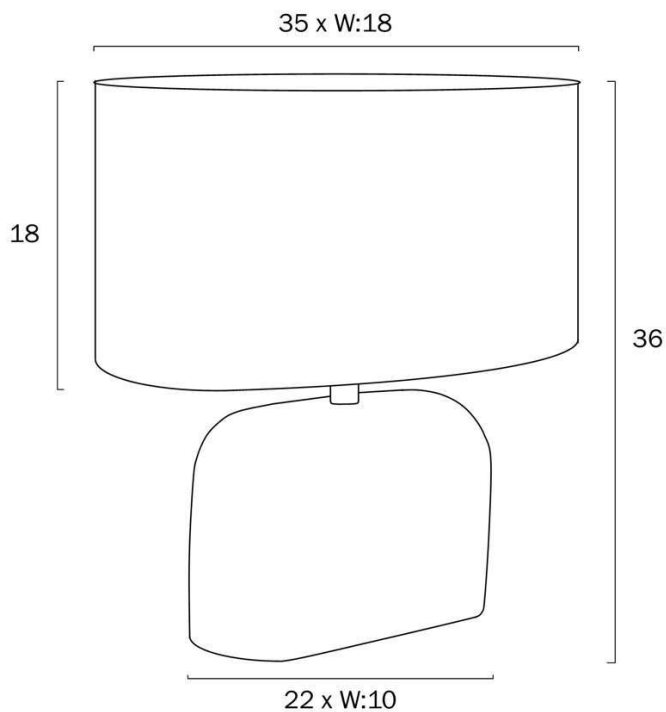

Overview

Family name	Reano
Categories	Table Lamps
This item includes	Shade
Shade Shape	Oval
Switch	Inline Switch
Usage	Indoor Lighting

Color / Material

Fixture Color	Grey
Fixture Material	Concrete, Fabric, Iron
Shade Color	Grey
Shade Material	Linen, Plastic
Base Color	Grey
Base Material	Concrete, Iron
Cable Color	Black
Cable Material	PVC

Size

Fixture Length (cm)	35.0
Fixture Width (cm)	18.0
Fixture Height (cm)	36.0
Base Length (cm)	22.0
Base Width (cm)	10.0
Base Height (cm)	18.0
Shade Height (cm)	18.0
Cable Length (cm)	180 (30+Inline Switch+150)

Specification

Voltage Input	240V
Wattage (max)	25
Globe Type	E27
Globe / Light Source qty	1
Globe / Light Source included	No
Dimmable	Globe Dependant
Electrical Protection	CLASS II - DOUBLE INSULATED, EARTH NOT REQUIRED
IP rating	IP20
Lead and Plug	Yes
Approvals	RCM
Assembly Required	Yes
Box Contents	Instruction
Care Instructions	Do not use strong liquid cleaners, Wipe clean with a dry cloth
Replacement Warranty	*3 Years

Barcode

GTIN 9329501064726

Image -dimensions

Note: Dimensions are only a guide and may vary due to manufacturing variations.