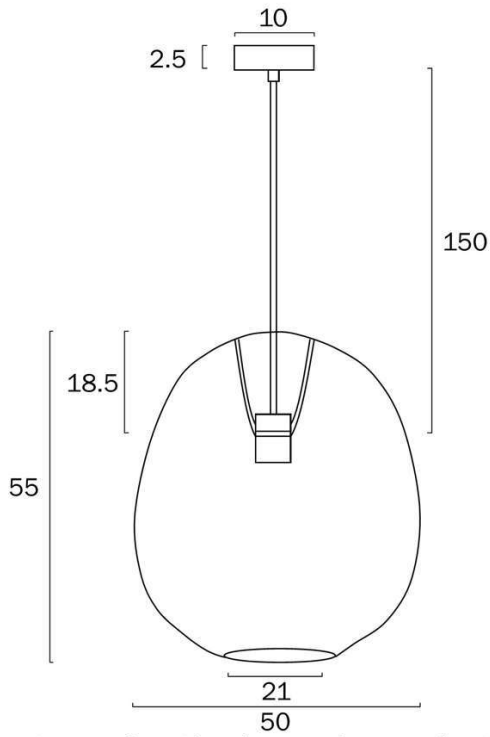

Last modification

2022-10-13

RANA PE50-NAT 9329501064016

Overview

Family name	Rana
Categories	Pendants
Mounting	Surface
Suspension Type	Cable
Usage	Indoor Lighting

Color / Material

Fixture Color	Natural,White
Fixture Material	Rattan,Iron
Canopy Color	White
Cable Color	White
Cable Material	PVC

Size

Fixture Diameter (cm)	50.0
Fixture Height (cm)	55.0
Canopy Diameter (cm)	10.0
Canopy Projection (cm)	2.5
Suspension Length (cm)	150.0
Height Adjustable?	Yes

Specification

Voltage Input	240V
Wattage (max)	25
Globe Type	E27
Globe / Light Source qty	1
Globe / Light Source included	No
Dimmable	Globe Dependant
Electrical Protection	CLASS I - HIGH VOLTAGE, EARTH REQUIRED
IP rating	IP20
Approvals	RCM
Box Contents	Basic mounting screws,Instruction

Note: Dimensions are only a guide and may vary due to manufacturing variations.