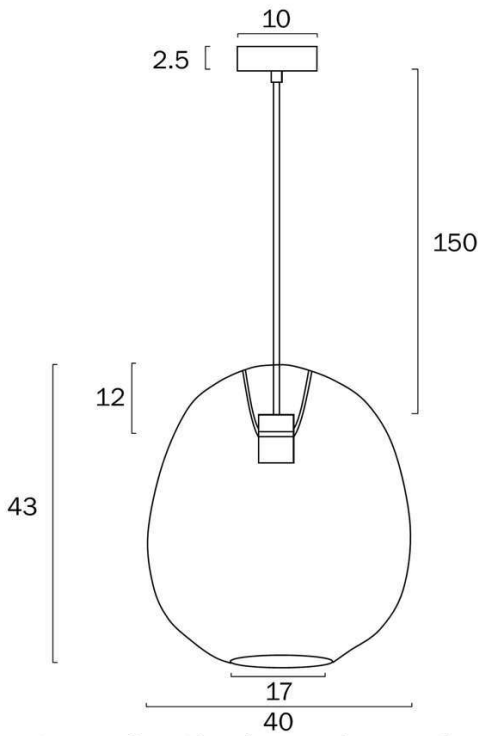

Size

Fixture Diameter (cm)	40.0
Fixture Height (cm)	43.0
Canopy Diameter (cm)	10.0
Canopy Projection (cm)	2.5
Suspension Length (cm)	150.0
Height Adjustable?	Yes

Specification

Voltage Input	240V
Wattage (max)	25
Globe Type	E27
Globe / Light Source qty	1
Globe / Light Source included	No

Barcode

GTIN 9329501063965

Image -dimensions

Note: Dimensions are only a guide and may vary due to manufacturing variations.