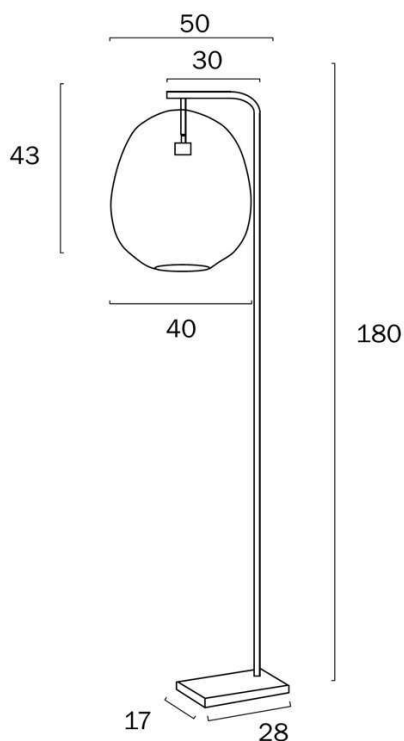

Size

Fixture Height (cm)	180.0
Base Length (cm)	30.0
Base Width (cm)	17.0
Base Height (cm)	180.0
Shade Diameter (cm)	40.0
Shade Height (cm)	43.0
Height Adjustable?	No
Cable Length (cm)	200 (50+Foot Switch+150)

Specification

Voltage Input	240V
Wattage (max)	25

All representations within this document are subject to copyright. ELECTRICAL INSTALLATIONS MUST BE PERFORMED BY A QUALIFIED ELECTRICAL CONTRACTOR AND INSTALLED IN ACCORDANCE WITH AS/NZS 3000.
NOTE : All images , descriptions and dimensions are indicative. Please check latest version of item detail on Telbix website prior to ordering or installation.

Globe Type	E27
Globe / Light Source qty	1
Globe / Light Source included	No
Electrical Protection	CLASS II - DOUBLE INSULATED, EARTH NOT REQUIRED
IP rating	IP20
Lead and Plug	Yes
Approvals	RCM
Assembly Required	Yes
Box Contents	Instruction
Installation Required	No
Care Instructions	Do not use strong liquid cleaners,Wipe clean with a dry cloth
Replacement Warranty	*3 Years

Barcode

GTIN 9329501065136

Image -dimensions

Note: Dimensions are only a guide and may vary due to manufacturing variations.