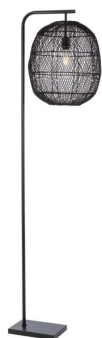

Last modification

2022-11-26

RANA FL40BK KIT

9329501065136

The Rana family is a high-quality construction of hand-woven rattan material forming a teardrop shaped shade. When illuminated, textured shadowing will enliven surrounding surfaces giving a wonderful accent to your living space. The Rana family includes pendant, table and floor lamp variations.

Overview

Family name	Rana
Categories	Floor Lamps
Usage	Indoor Lighting

Color / Material

Fixture Color	Black
Fixture Material	Iron,Rattan
Shade Color	Black
Shade Material	Rattan
Base Color	Black
Base Material	Iron
Cable Color	Black
Cable Material	PVC

Size

Fixture Height (cm)	180.0
Base Length (cm)	30.0
Base Width (cm)	17.0
Base Height (cm)	180.0
Shade Diameter (cm)	40.0
Shade Height (cm)	43.0
Height Adjustable?	No
Cable Length (cm)	200 (50+Foot Switch+150)